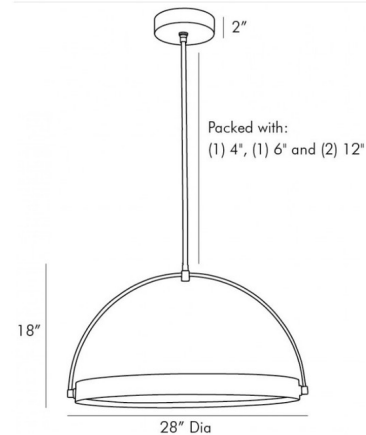

Shown in bronze

CLICK TO VIEW PRODUCT

Notes: