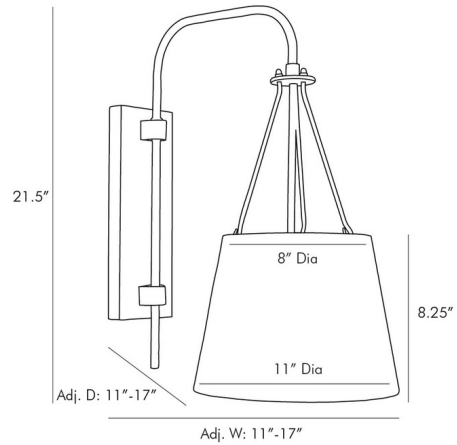

By Arteriors Home

Description

The Franklin Wall Sconce adds a modern touch to your interior space. It features a steel chandelier-style detail in antique brass, which holds a tapered linen shade that brings classic charm. A bronze arched arm extends from an antique brass plate, allowing it to swing gracefully, directing warm light where you need it.

Shown in bronze / white linen

Specifications

COLOR White Linen
BODY FINISH Bronze
WATTAGE 9W
DIMMER Standard 120V
DIMENSIONS 17"W x 21.5"H x 17"D
BULB NOT INCLUDED 1 x A19/Medium (E26)/9W/120V LED
OTHER BULB OPTIONS A19/Medium (E26)/60W/120V Incandescent