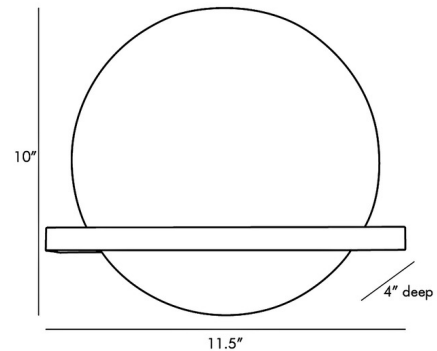

Specifications

COLOR	Onyx
BODY FINISH	Bronze
WATTAGE	5W
DIMMER	Standard 120V
DIMENSIONS	11.5"W x 10"H x 4"D
BULB NOT INCLUDED	1 x B11/Candelabra (E12)/5W/120V LED
OTHER BULB OPTIONS	1 x B10/Candelabra (E12)/120V LED 1 x B10/Candelabra (E12)/60W/120V Incandescent

Technical Information

PRODUCT DIMENSIONS	Back Plate: 5" Dia.
--------------------	---------------------

Shown in bronze / onyx

CLICK TO VIEW PRODUCT

Notes: