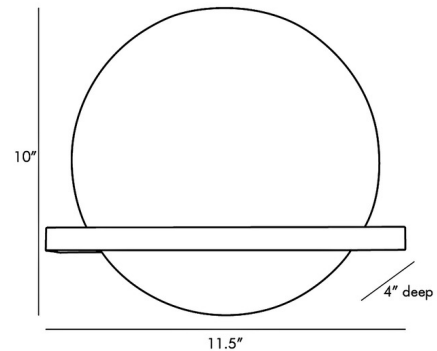

### Specifications

COLOR	Onyx
BODY FINISH	Bronze
WATTAGE	5W
DIMMER	Standard 120V
DIMENSIONS	11.5"W x 10"H x 4"D
BULB NOT INCLUDED	1 x B11/Candelabra (E12)/5W/120V LED
OTHER BULB OPTIONS	1 x B10/Candelabra (E12)/120V LED 1 x B10/Candelabra (E12)/60W/120V Incandescent

### Technical Information

PRODUCT DIMENSIONS	Back Plate: 5" Dia.
--------------------	---------------------

Shown in bronze / onyx

CLICK TO VIEW PRODUCT

Notes: