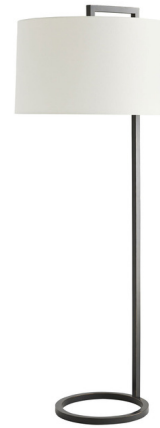

Lightology

lightology.com
866-954-4489
05-12-25

Project: _____

Company: _____

Location: _____ Fixture Type: _____

SPEC #: **AHM953337**

Approved On: _____ Approved By: _____

Belden Floor Lamp

By Arteriors Home

Description

The Belden Floor Lamp sleek design is rooted in clean sophistication. A slender steel frame leaves a small footprint, while the Cotton shade provides counterbalance to the Belden's profile. Place anywhere to add ambiance to your home. On/off foot switch located on lamp's cord. UL listed.

Shown in bronze / off white linen

Specifications

COLOR	Off White Linen
BODY FINISH	Bronze
WATTAGE	100W
DIMMER	N/A
DIMENSIONS	23"W x 64"H
BULB NOT INCLUDED	1 x A19/Medium (E26)/100W/120V Incandescent
OTHER BULB OPTIONS	1 x A19/Medium (E26)/120V LED