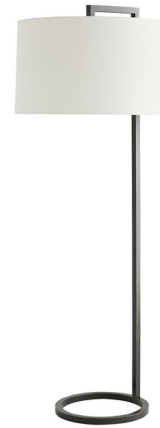

# Lightology

lightology.com  
866-954-4489  
06-21-26

Project: \_\_\_\_\_

Company: \_\_\_\_\_

Location: \_\_\_\_\_ Fixture Type: \_\_\_\_\_

SPEC #: **AHM953337**

Approved On: \_\_\_\_\_ Approved By: \_\_\_\_\_

## Belden Floor Lamp By Arteriors Home

### Description

The Belden Floor Lamp sleek design is rooted in clean sophistication. A slender steel frame leaves a small footprint, while the Cotton shade provides counterbalance to the Belden's profile. Place anywhere to add ambiance to your home. On/off foot switch located on lamp's cord. UL listed.

### Specifications

COLOR	Off White Linen
BODY FINISH	Bronze
WATTAGE	25W
DIMMER	Included
DIMENSIONS	23"W x 64"H
BULB NOT INCLUDED	1 x A19 3-Way/Medium (E26)/25W/120V LED
OTHER BULB OPTIONS	1 x A19/Medium (E26)/120V LED