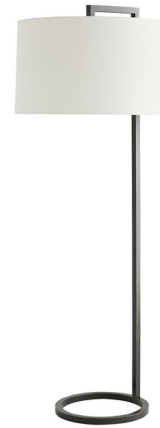

Lightology

lightology.com
866-954-4489
04-24-26

Project: _____

Company: _____

Location: _____ Fixture Type: _____

SPEC #: **AHM953337**

Approved On: _____ Approved By: _____

Belden Floor Lamp By Arteriors Home

Description

The Belden Floor Lamp sleek design is rooted in clean sophistication. A slender steel frame leaves a small footprint, while the Cotton shade provides counterbalance to the Belden's profile. Place anywhere to add ambiance to your home. On/off foot switch located on lamp's cord. UL listed.

Shown in bronze / off white linen

Specifications

COLOR	Off White Linen
BODY FINISH	Bronze
WATTAGE	25W
DIMMER	Included
DIMENSIONS	23"W x 64"H
BULB NOT INCLUDED	1 x A19 3-Way/Medium (E26)/25W/120V LED
OTHER BULB OPTIONS	1 x A19/Medium (E26)/120V LED