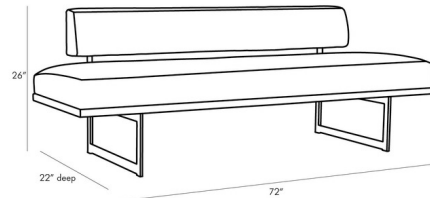

By Arteriors Home

Description

The Tuck Bench is designed through an architectural lens. Sleek Steel legs support the seat and floating back, while the material combination of steel, wood and leather add refined elegance to the space. Place the Tuck as cozy seat at the foot of a bed, in an entry, corridor or even in a living room.

Shown in walnut / ivory

Specifications

COLOR	Ivory
BODY FINISH	Walnut
WATTAGE	N/A
DIMMER	N/A
DIMENSIONS	72"W x 26"H x 22"D
BULB	N/A

CLICK TO VIEW PRODUCT

Notes: