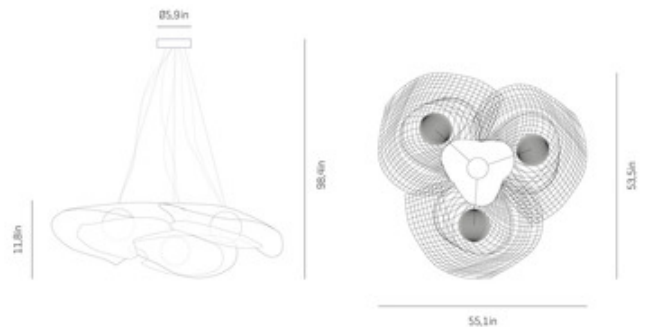

Shown in: Stainless Steel / White

SHADE COLOR	White
BODY FINISH	Stainless Steel
WATTAGE	24.9W
DIMMER	Low Voltage Electronic
DIMENSIONS	55.1"W x 11.8"H x 53.5"D
INTEGRATED LED MODULE	
LAMP	3 x LED/8.3W/120-277V LED

Technical Information

LUMINOUS FLUX	3201 lumens
LUMENS/WATT	385.66
LAMP COLOR	3000K
PRODUCT DIMENSIONS	Max Overall Height: 98.4"

SPEC #

ALV953406

COMPANY

PROJECT

FIXTURE TYPE

APPROVED BY