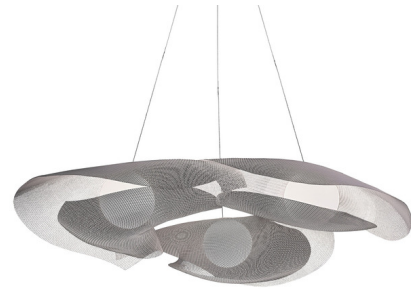

Lightology

lightology.com
866-954-4489
04-03-26

Project: _____

Company: _____

Location: _____ Fixture Type: _____

SPEC #: **ALV953406**

Approved On: _____ Approved By: _____

Mytilus Multi-Light Pendant

By a-emotional light

Description

The Mytilus Pendant takes inspiration from movement of the seafloor. Majestically full of life, the Mytilus waves like the mysterious and eternal ocean currents. This contemporary design is constructed of painted Stainless Steel Mesh and features integrated LEDs that will work wonderfully in a variety of spaces.

Shown in stainless steel / white

Specifications

COLOR White
BODY FINISH Stainless Steel
WATTAGE 24.9W
DIMMER Low Voltage Electronic
DIMENSIONS 55.1"W x 11.8"H x 53.5"D
INTEGRATED LED MODULE 3 x LED/8.3W/120-277V LED
COUNTRY OF ORIGIN Spain

Technical Information

PRODUCT DIMENSIONS Max Overall Height: 98.4"
LAMP COLOR 3000K
LUMENS/WATT 385.66
LUMINOUS FLUX 3201 lumens

CLICK TO VIEW PRODUCT

Notes: