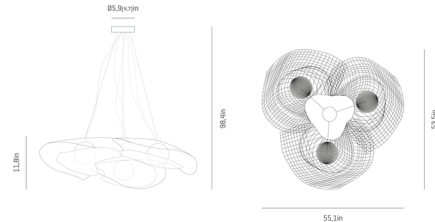

### Specifications

COLOR	White
BODY FINISH	Stainless Steel
WATTAGE	24.9W
DIMMER	Low Voltage Electronic
DIMENSIONS	55.1"W x 11.8"H x 53.5"D
INTEGRATED LED MODULE	3 x LED/8.3W/120-277V LED
COUNTRY OF ORIGIN	Spain

### Technical Information

PRODUCT DIMENSIONS	Max Overall Height: 98.4"
LAMP COLOR	3000K
LUMENS/WATT	385.66
LUMINOUS FLUX	3201 lumens

CLICK TO VIEW PRODUCT

Notes: