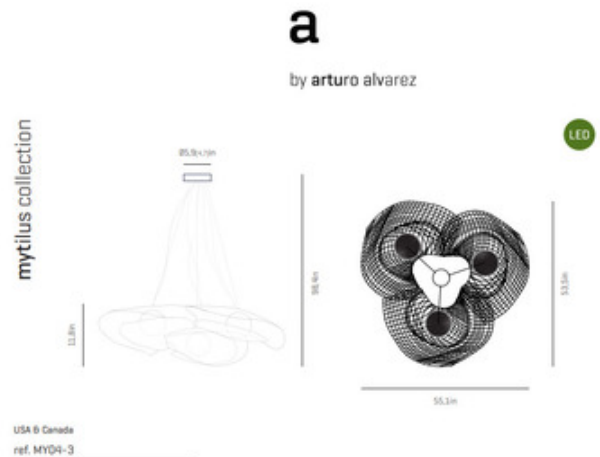

COMPANY	PROJECT	FIXTURE TYPE	APPROVED BY	DATE