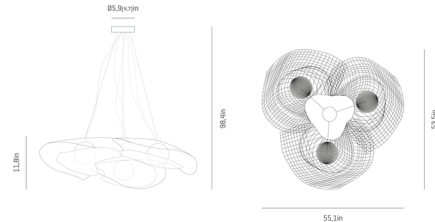

Shown in stainless steel / white

Specifications

COLOR White
BODY FINISH Stainless Steel
WATTAGE 24.9W
DIMMER Low Voltage Electronic
DIMENSIONS 55.1"W x 11.8"H x 53.5"D
INTEGRATED LED MODULE 3 x LED/8.3W/120-277V LED
COUNTRY OF ORIGIN Spain

Technical Information

PRODUCT DIMENSIONS Max Overall Height: 98.4"
LAMP COLOR 3000K
LUMENS/WATT 385.66
LUMINOUS FLUX 3201 lumens

CLICK TO VIEW PRODUCT

Notes: