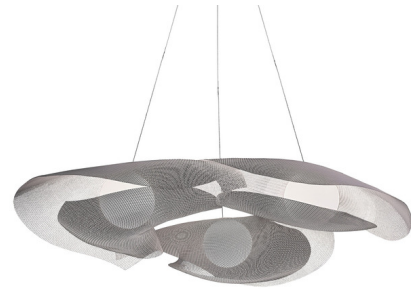

## Mytilus Multi-Light Pendant

By a-emotional light

### Description

The Mytilus Pendant takes inspiration from movement of the seafloor. Majestically full of life, the Mytilus waves like the mysterious and eternal ocean currents. This contemporary design is constructed of painted Stainless Steel Mesh and features integrated LEDs that will work wonderfully in a variety of spaces.

Shown in stainless steel / white

### Specifications

COLOR	White
BODY FINISH	Stainless Steel
WATTAGE	24.9W
DIMMER	Low Voltage Electronic
DIMENSIONS	55.1"W x 11.8"H x 53.5"D
INTEGRATED LED MODULE	3 x LED/8.3W/120-277V LED
COUNTRY OF ORIGIN	Spain