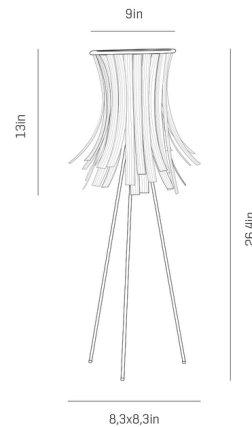

CLICK TO VIEW PRODUCT

Notes: