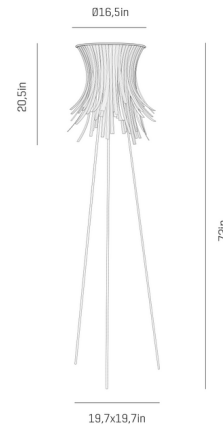

### Description

The Bety Eco Floor Lamp adds a contemporary touch with its pressed cellulose frills that beautifully play with the emitted light. Bety Eco's unique design utilizes recycled material which adapts to the needs of this time. Place in the office, bedroom, or anyplace where layered task lighting is needed. On/off switch located on lamp's cord.

### Specifications

COLOR	White
BODY FINISH	Stainless Steel
WATTAGE	12W
DIMMER	N/A
DIMENSIONS	19.7"W x 72"H
BULB NOT INCLUDED	1 x A19/Medium (E26)/12W/120V LED
COUNTRY OF ORIGIN	Spain

### Technical Information

PRODUCT DIMENSIONS	Cord Length: 98.4"
--------------------	--------------------

Shown in stainless steel / white

CLICK TO VIEW PRODUCT

Notes: