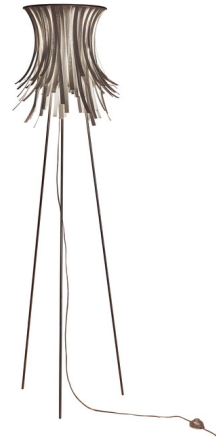

Lightology

lightology.com
866-954-4489
05-20-26

Project: _____

Company: _____

Location: _____ Fixture Type: _____

SPEC #: **ALV953408**

Approved On: _____ Approved By: _____

Bety Eco Floor Lamp

By a-emotional light

Description

The Bety Eco Floor Lamp adds a contemporary touch with its pressed cellulose frills that beautifully play with the emitted light. Bety Eco's unique design utilizes recycled material which adapts to the needs of this time. Place in the office, bedroom, or anyplace where layered task lighting is needed. On/off switch located on lamp's cord.

Specifications

COLOR	White
BODY FINISH	Stainless Steel
WATTAGE	12W
DIMMER	N/A
DIMENSIONS	19.7"W x 72"H
BULB NOT INCLUDED	1 x A19/Medium (E26)/12W/120V LED
COUNTRY OF ORIGIN	Spain

Technical Information

PRODUCT DIMENSIONS	Cord Length: 98.4"
--------------------	--------------------

Shown in stainless steel / white

CLICK TO VIEW PRODUCT

Notes: