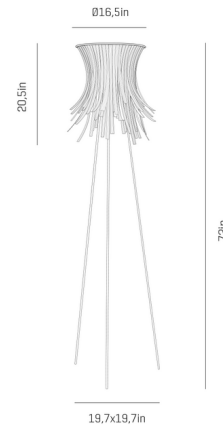

CLICK TO VIEW PRODUCT

Notes: