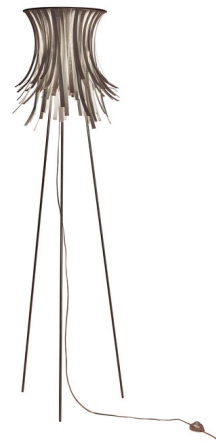

## Bety Eco Floor Lamp

By a-emotional light

### Description

The Bety Eco Floor Lamp adds a contemporary touch with its pressed cellulose frills that beautifully play with the emitted light. Bety Eco's unique design utilizes recycled material which adapts to the needs of this time. Place in the office, bedroom, or anyplace where layered task lighting is needed. On/off switch located on lamp's cord.

### Specifications

COLOR	White
BODY FINISH	Stainless Steel
WATTAGE	12W
DIMMER	N/A
DIMENSIONS	19.7"W x 72"H
BULB NOT INCLUDED	1 x A19/Medium (E26)/12W/120V LED
COUNTRY OF ORIGIN	Spain

### Technical Information

PRODUCT DIMENSIONS	Cord Length: 98.4"
--------------------	--------------------

Shown in stainless steel / white

CLICK TO VIEW PRODUCT

Notes: