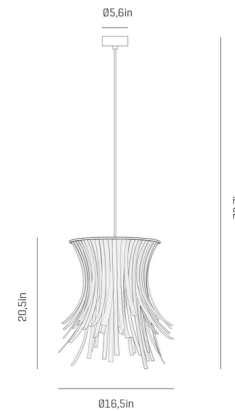

By a-emotional light

Description

The Bety Eco Pendant adds a contemporary touch with its pressed cellulose frills that beautifully play with the emitted light. Finished in a neutral white, the Bety Eco's unique design utilizes recycled material which adapts to the needs of this time. Place this pendant in the dining room, kitchen, or anyplace where layered lighting is needed.

Shown in stainless steel / white

Specifications

COLOR	White
BODY FINISH	Stainless Steel
WATTAGE	12W
DIMMER	Standard 120V
DIMENSIONS	16.5"W x 20.5"H
BULB NOT INCLUDED	1 x A19/Medium (E26)/12W/120V LED
COUNTRY OF ORIGIN	Spain

Technical Information

PRODUCT DIMENSIONS	Cord Length: 78.7
--------------------	-------------------

CLICK TO VIEW PRODUCT

Notes: