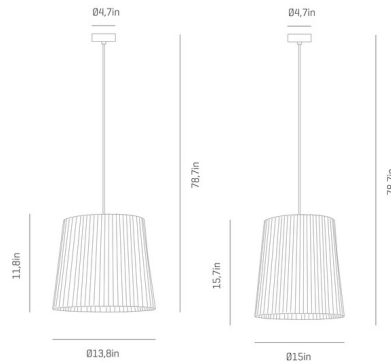

## Virginia Pendant

By a-emotional light

### Description

The Virginia Pendant takes its namesake from one of the most prominent figures of the avant-garde feminism movement, Virginia Woolf. The drum shade is constructed of painted Stainless Steel Mesh and gently pleated to give the Virginia depth and grace. Place this wonderful pendant over the dining table to elevate your ambiance.

### Specifications

COLOR	White
BODY FINISH	Polished Nickel
WATTAGE	12W
DIMMER	Standard 120V
DIMENSIONS	15"W x 15.7"H
BULB NOT INCLUDED	1 x A19/Medium (E26)/120V LED
OTHER BULB OPTIONS	1 x A19/Medium (E26)/120V LED
COUNTRY OF ORIGIN	Spain