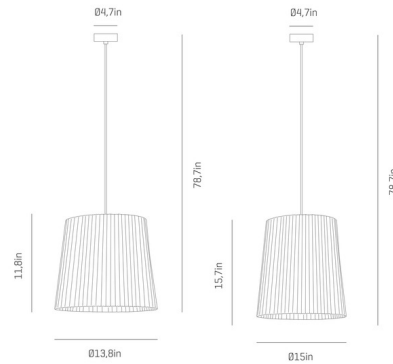

By a-emotional light

Description

The Virginia Pendant takes its namesake from one of the most prominent figures of the avant-garde feminism movement, Virginia Woolf. The drum shade is constructed of painted Stainless Steel Mesh and gently pleated to give the Virginia depth and grace. Place this wonderful pendant over the dining table to elevate your ambiance.

Shown in polished nickel / white

Specifications

COLOR	White
BODY FINISH	Polished Nickel
WATTAGE	12W
DIMMER	Standard 120V
DIMENSIONS	15"W x 15.7"H
BULB NOT INCLUDED	1 x A19/Medium (E26)/120V LED
OTHER BULB OPTIONS	1 x A19/Medium (E26)/120V LED
COUNTRY OF ORIGIN	Spain