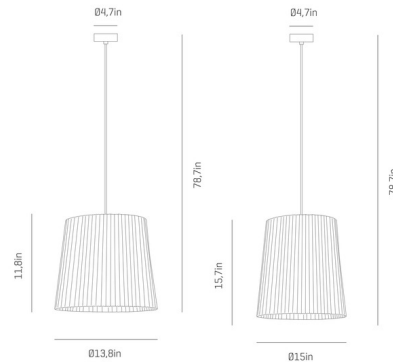

By a-emotional light

Description

The Virginia Pendant takes its namesake from one of the most prominent figures of the avant-garde feminism movement, Virginia Woolf. The drum shade is constructed of painted Stainless Steel Mesh and gently pleated to give the Virginia depth and grace. Place this wonderful pendant over the dining table to elevate your ambiance.

Shown in polished nickel / white

Specifications

COLOR	White
BODY FINISH	Polished Nickel
WATTAGE	12W
DIMMER	Standard 120V
DIMENSIONS	15"W x 15.7"H
BULB NOT INCLUDED	1 x A19/Medium (E26)/120V LED
OTHER BULB OPTIONS	1 x A19/Medium (E26)/120V LED
COUNTRY OF ORIGIN	Spain