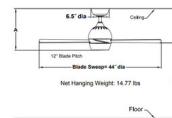

Description

The Kwad Ceiling Fan is a uniquely shaped 4 blade fan with an integrated LED light and a powerful 153 x 13mm AC motor that is designed for optimal performance. Available in two sizes with a Black motor and Black blades, Brushed Nickel motor with Brushed Nickel / Black reversible blades, Brushed Satin Brass motor with Matte White blades, Chrome motor with Black blades, Dark Bronze motor with Cherry / Walnut blades, Matte Greige motor with Weathered Wood blades, or a Matte White motor with Matte White blades. Includes a 4.5 Inch downrod as well as a TR500 hand-held remote. UL listed, dry locations. Note: Not all options are available.

Shown in black / black

	A	B
Fan w/4.5\"/>		

Specifications

BLADE COLOR Black
 BODY FINISH Black
 WATTAGE 18W
 DIMMER Included
 DIMENSIONS 44\"/>

Technical Information

COLOR RENDERING 90 CRI
 LAMP COLOR 3000K
 LUMENS/WATT 83.33
 LUMINOUS FLUX 1500 lumens