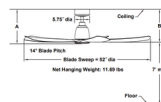

5-Blade Fans

CLICK TO VIEW PRODUCT

Notes: