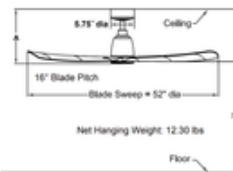

3-Blade Fans