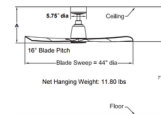

Shown in brushed satin brass / matte white

3-Blade Fans