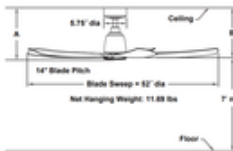

5-Blade Fans

COMPANY	PROJECT	FIXTURE TYPE	APPROVED BY	DATE