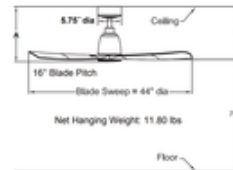

3-Blade Fans