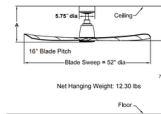

3-Blade Fans