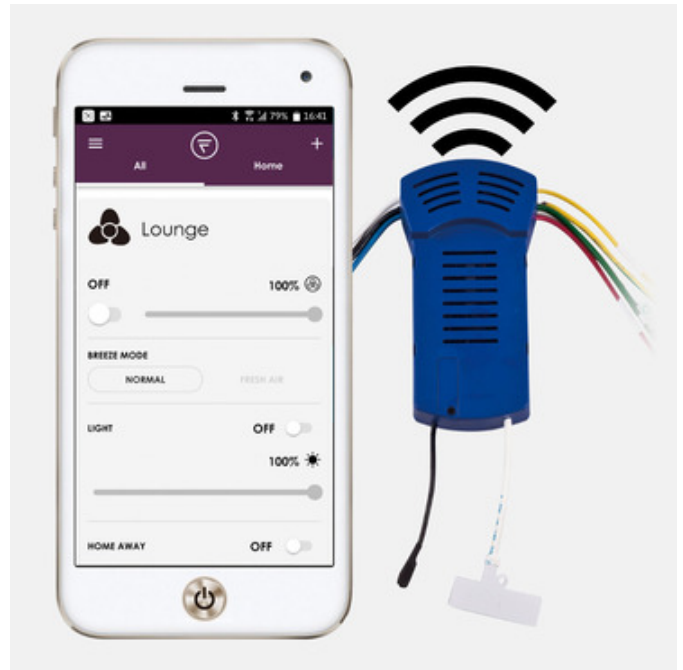

BRAND

Fanimation

DESCRIPTION

This canopy style receiver unit will allow WiFi connectivity exclusively for the Fanimation Kute 52 FPD8534 DC Motor fan, and may be used in conjunction with the TR205D remote or TW206D wall remote for fan and lighting controls. Visit the Apple APP Store or Google Play Store to download the free fanSync WiFi APP on your smart device, to create your Fanimation account.

Shown in: Blue

SHADE COLOR	N/A
BODY FINISH	Blue
WATTAGE	N/A
DIMMER	N/A
DIMENSIONS	3"W x 5"H x 1"D
LAMP	N/A

SPEC # FAN953476

COMPANY	PROJECT	FIXTURE TYPE	APPROVED BY	DATE