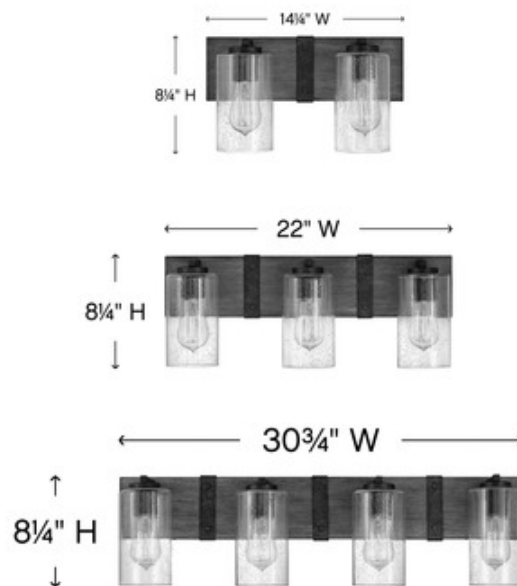

BRAND

Hinkley Lighting

DESCRIPTION

The Sawyer Bathroom Vanity Light's rustic design will enhance any living experience with a warm, cozy ambiance. An Aged Zinc finish with Distressed Black accents or Sequoia wood finish with Iron Rust accents and clear seedy glass for a farmhouse chic style. Configured with 2, 3, or 4 lights. Damp location rated. UL and CSA listed. Can be mounted up or down.

Shown in: Aged Zinc / Clear Seedy

| | |
|--------------------------|------------------------------------------------------------------------------------|
| SHADE COLOR | Clear Seedy |
| BODY FINISH | Aged Zinc |
| WATTAGE | 200W |
| DIMMER | Standard 120V |
| DIMENSIONS | 14.25"W x 8.25"H x 5.5"D |
| BULB NOT INCLUDED | |
| LAMP | 2 x Edison/Medium (E26)/100W/120V Incandescent 2 x Edison/Medium (E26)/120V LED |

Technical Information

| | |
|---------------------------|-----------------------------|
| PRODUCT DIMENSIONS | Backplate: 14.25"W X 4.75"H |
|---------------------------|-----------------------------|

| | |
|---------------|-----------|
| SPEC # | HIN953533 |
|---------------|-----------|