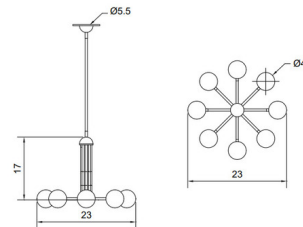

Shown in satin brass / white

HALO

Specifications

COLOR	White
BODY FINISH	Satin Brass
WATTAGE	48W
DIMMER	Standard 120V
DIMENSIONS	23"W x 17"H
BULB NOT INCLUDED	8 x JCD/G9/6W/120V LED
COUNTRY OF ORIGIN	United States