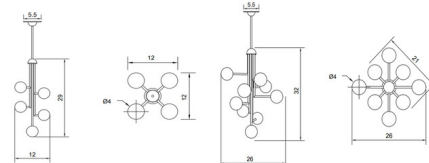

HALO V 5

HALO V 9

Specifications

COLOR . . . . . White
BODY FINISH . . . . . Satin Brass
WATTAGE 30W
DIMMER . . . . . Standard 120V
DIMENSIONS . . . . . 12"W x 29"H
BULB NOT INCLUDED . . . . . 5 x JCD/G9/6W/120V LED
COUNTRY OF ORIGIN . . . . . United States