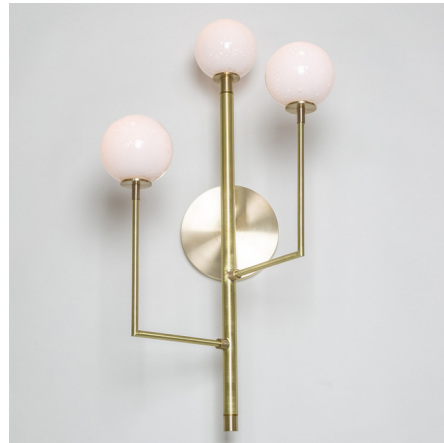

Lightology

lightology.com
866-954-4489
06-04-26

Project: _____

Company: _____

Location: _____ Fixture Type: _____

SPEC #: **ASV953551**

Approved On: _____ Approved By: _____

Halo Wall Sconce

By Kalin Asenov

Description

The Halo Wall Sconce emits a sense of wonder through its use of fine materials and artisan craftsmanship. Inspired by ideas of celestial secret geometry, the Halo's Brass frame and hand blown glass globes deliver a truly stunning example of contemporary lighting. Place the Halo over the dining table to elevate your ambience. Configured with 3, 4, or 5 lights. Finished in Satin Brass, Aged Brass, or Blackened Brass. NOTE: Three light version only available in Satin Brass.

Shown in satin brass / white

Specifications

COLOR	White
BODY FINISH	Satin Brass
WATTAGE	18W
DIMMER	Standard 120V
DIMENSIONS	10"W x 26"H x 10"D
BULB NOT INCLUDED	3 x JCD/G9/6W/120V LED
COUNTRY OF ORIGIN	United States