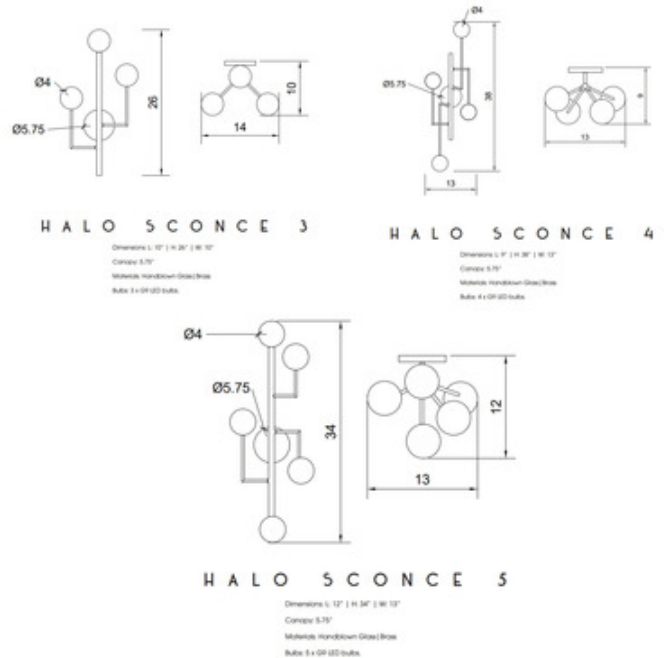

BRAND

Kalin Asenov

DESCRIPTION

The Halo Wall Sconce emits a sense of wonder through its use of fine materials and artisan craftsmanship. Inspired by ideas of celestial secret geometry, the Halo's Brass frame and hand blown glass globes deliver a truly stunning example of contemporary lighting. Place the Halo over the dining table to elevate your ambience. Configured with 3, 4, or 5 lights. Finished in Satin Brass, Aged Brass, or Blackened Brass. NOTE: Three light version only available in Satin Brass.

Shown in: Satin Brass / White

SHADE COLOR	White
BODY FINISH	Satin Brass
WATTAGE	18W
DIMMER	Standard 120V
DIMENSIONS	10"W x 26"H x 10"D
BULB NOT INCLUDED	
LAMP	3 x JCD/G9/6W/120V LED

SPEC # ASV953551

COMPANY	PROJECT	FIXTURE TYPE	APPROVED BY	DATE