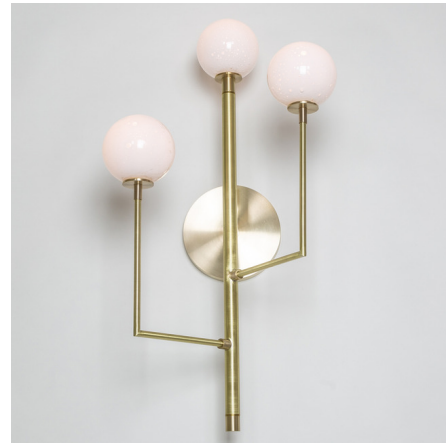

Lightology

lightology.com
866-954-4489
04-11-26

Project: _____

Company: _____

Location: _____ Fixture Type: _____

SPEC #: **ASV953551**

Approved On: _____ Approved By: _____

Halo Wall Sconce

By Kalin Asenov

Description

The Halo Wall Sconce emits a sense of wonder through its use of fine materials and artisan craftsmanship. Inspired by ideas of celestial secret geometry, the Halo's Brass frame and hand blown glass globes deliver a truly stunning example of contemporary lighting. Place the Halo over the dining table to elevate your ambience. Configured with 3, 4, or 5 lights. Finished in Satin Brass, Aged Brass, or Blackened Brass. NOTE: Three light version only available in Satin Brass.

Shown in satin brass / white

Specifications

COLOR White
BODY FINISH Satin Brass
WATTAGE 18W
DIMMER Standard 120V
DIMENSIONS 10"W x 26"H x 10"D
BULB NOT INCLUDED 3 x JCD/G9/6W/120V LED
COUNTRY OF ORIGIN United States