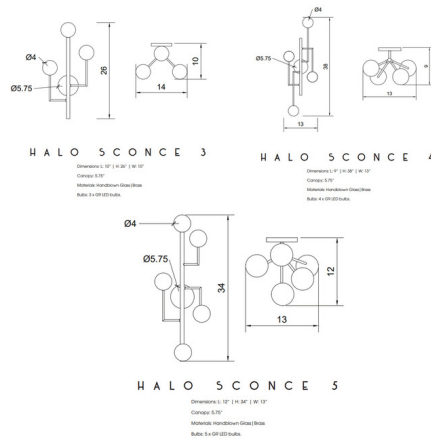

Lightology

lightology.com
866-954-4489
04-11-26

Project: _____

Company: _____

Location: _____ Fixture Type: _____

SPEC #: **ASV953551**

Approved On: _____ Approved By: _____

Halo Wall Sconce

By Kalin Asenov

Description

The Halo Wall Sconce emits a sense of wonder through its use of fine materials and artisan craftsmanship. Inspired by ideas of celestial secret geometry, the Halo's Brass frame and hand blown glass globes deliver a truly stunning example of contemporary lighting. Place the Halo over the dining table to elevate your ambience. Configured with 3, 4, or 5 lights. Finished in Satin Brass, Aged Brass, or Blackened Brass. NOTE: Three light version only available in Satin Brass.

Shown in satin brass / white

Specifications

COLOR White
BODY FINISH Satin Brass
WATTAGE 18W
DIMMER Standard 120V
DIMENSIONS 10"W x 26"H x 10"D
BULB NOT INCLUDED 3 x JCD/G9/6W/120V LED
COUNTRY OF ORIGIN United States