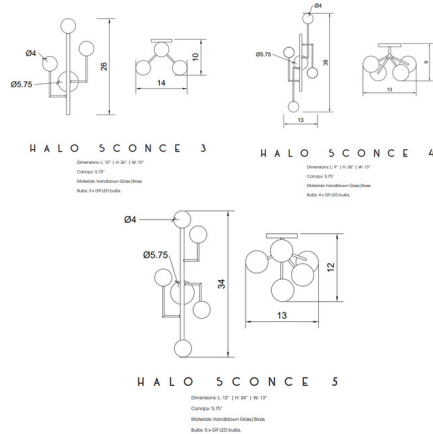

Lightology

lightology.com
866-954-4489
06-04-26

Project: _____

Company: _____

Location: _____ Fixture Type: _____

SPEC #: **ASV953551**

Approved On: _____ Approved By: _____

Halo Wall Sconce

By Kalin Asenov

Description

The Halo Wall Sconce emits a sense of wonder through its use of fine materials and artisan craftsmanship. Inspired by ideas of celestial secret geometry, the Halo's Brass frame and hand blown glass globes deliver a truly stunning example of contemporary lighting. Place the Halo over the dining table to elevate your ambience. Configured with 3, 4, or 5 lights. Finished in Satin Brass, Aged Brass, or Blackened Brass. NOTE: Three light version only available in Satin Brass.

Shown in satin brass / white

Specifications

COLOR	White
BODY FINISH	Satin Brass
WATTAGE	18W
DIMMER	Standard 120V
DIMENSIONS	10"W x 26"H x 10"D
BULB NOT INCLUDED	3 x JCD/G9/6W/120V LED
COUNTRY OF ORIGIN	United States