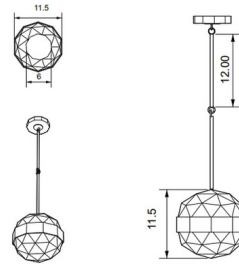

Shown in blackened brass / ice

ARRAY SINGLE

Specifications

COLOR	Ice
BODY FINISH	Blackened Brass
WATTAGE	18W
DIMMER	Standard 120V
DIMENSIONS	11.5"W x 11.5"H
BULB NOT INCLUDED	2 x A19/Medium (E26)/9W/120V LED
COUNTRY OF ORIGIN	United States