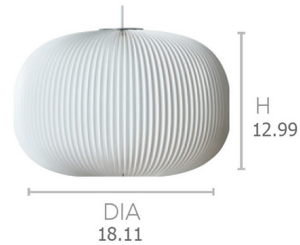

By Le Klint

Description

The Lamella 1 Pendant features delicate pleats on the underside and takes its inspiration from the gills on the underside of a mushroom. This fixture is made using the Plica technique and gives it a modern yet timeless design. Available with a White shade and Aluminum or Gold caps. Includes 118 inch white PVC cord and 5.5 inch White painted canopy.

Specifications

COLOR White
BODY FINISH Aluminum
WATTAGE 20W
DIMMER Standard 120V
DIMENSIONS 18.11"W x 12.99"H
BULB NOT INCLUDED 1 x A19/Medium (E26)/20W/120V LED
COUNTRY OF ORIGIN Denmark

Technical Information

PRODUCT DIMENSIONS Cord Length: 118"

Shown in aluminum / white

CLICK TO VIEW PRODUCT

Notes: