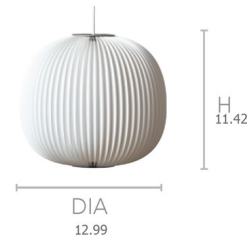

By Le Klint

Description

The Lamella 3 Pendant features delicate pleats on the underside and takes its inspiration from the gills on the underside of a mushroom. This fixture is made using the Plica technique and gives it a modern yet timeless design. Features a hand folded PVC plastic shade. Includes 118 inch white PVC cord and 5.5 inch White painted canopy.

Shown in aluminum / white

Specifications

COLOR White
BODY FINISH Aluminum
WATTAGE 20W
DIMMER Standard 120V
DIMENSIONS 12.99"W x 11.41"H
BULB NOT INCLUDED 1 x A19/Medium (E26)/20W/120V LED
COUNTRY OF ORIGIN Denmark