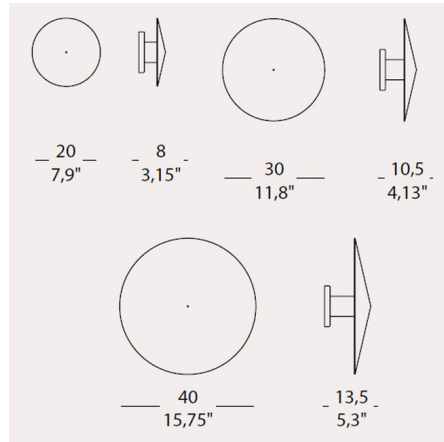

Shown in brushed bronze

Specifications

COLOR N/A
 BODY FINISH Brushed Bronze
 WATTAGE 20W
 DIMMER Standard 120V
 DIMENSIONS 11.8"W x 11.8"H x 4.13"D
 INTEGRATED LED MODULE 4 x LED/5W/120V LED
 COUNTRY OF ORIGIN Italy