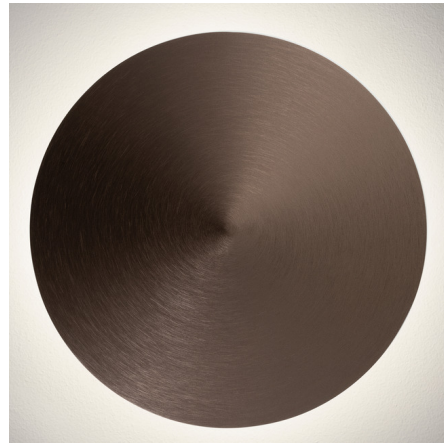

Lightology

lightology.com
866-954-4489
07-04-25

Project: _____

Company: _____

Location: _____ Fixture Type: _____

SPEC #: **MRS953596**

Approved On: _____ Approved By: _____

Faya Wall Sconce By Medialight

Description

The Faya Wall Sconce designed by Studio PANG, is not only a flexible product of superior design, but with the innovative light concept it is kind on the eyes. A cone shaped tooled aluminum shade provide indirect light against your wall for a warm ambient glow. Available with a Brushed Gold, Matte Black, Matte White, or Brushed Bronze finishes in three sizes. Smallest size is ADA compliant. UL listed.

Shown in brushed bronze

Specifications

COLOR N/A
 BODY FINISH Brushed Bronze
 WATTAGE 20W
 DIMMER Standard 120V
 DIMENSIONS 11.8"W x 11.8"H x 4.13"D
 INTEGRATED LED MODULE 4 x LED/5W/120V LED
 COUNTRY OF ORIGIN Italy