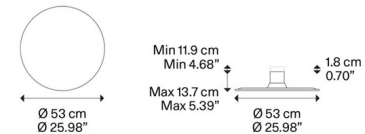

CLICK TO VIEW PRODUCT

Notes: