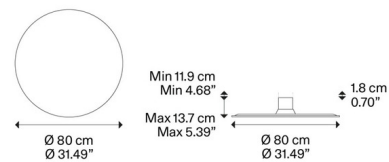

CLICK TO VIEW PRODUCT

Notes: