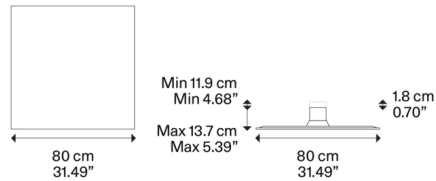

CLICK TO VIEW PRODUCT

Notes: