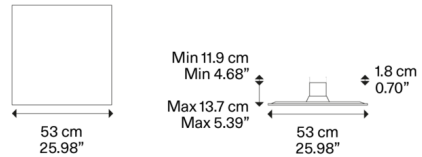

CLICK TO VIEW PRODUCT

Notes: