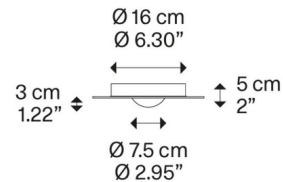

### Specifications

COLOR	N/A
BODY FINISH	Chrome
WATTAGE	17W
DIMMER	Standard 120V
DIMENSIONS	9.45"W x 2"H
INTEGRATED LED MODULE	1 x LED/17W/120V LED
COUNTRY OF ORIGIN	Italy