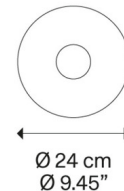

### Specifications

COLOR	N/A
BODY FINISH	Chrome
WATTAGE	17W
DIMMER	Standard 120V
DIMENSIONS	9.45"W x 2"H
INTEGRATED LED MODULE	1 x LED/17W/120V LED
COUNTRY OF ORIGIN	Italy