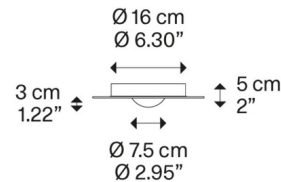

### Specifications

COLOR	N/A
BODY FINISH	Chrome
WATTAGE	17W
DIMMER	Standard 120V
DIMENSIONS	9.45"W x 2"H
INTEGRATED LED MODULE	1 x LED/17W/120V LED
COUNTRY OF ORIGIN	Italy