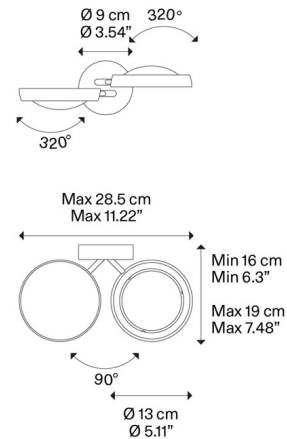

Specifications

COLOR	N/A
BODY FINISH	Matte Black
WATTAGE	30W
DIMMER	Standard 120V
DIMENSIONS	11.22"W x 3.54"H x 7.48"D
INTEGRATED LED MODULE	2 x LED/15W/120V LED
COUNTRY OF ORIGIN	Italy

Technical Information

COLOR RENDERING	90 CRI
LAMP COLOR	3000K
LUMENS/WATT	154.00
LUMINOUS FLUX	2310 lumens

CLICK TO VIEW PRODUCT

Notes: