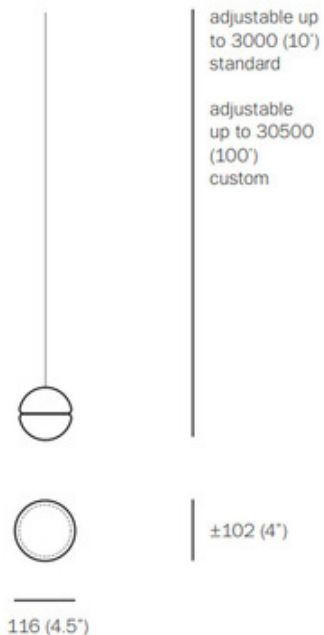

DESIGNER Omer Arbel
BRAND Bocci

DESCRIPTION

14 is an articulated, cast glass sphere with a frosted cylindrical void that houses a low-voltage lamp. Individual pendants are visually subtle, but gain an atmospheric quality when multiplied and clustered in groups. Available with 1.5W LED or 10W Xenon lamping. Choice of standard or mini canopy with a Brushed Nickel or powder-coated White finish. The mini canopy is just over 1.2 inches in diameter, which creates a subtle profile that will essentially disappear into the application surface. The mini canopy option must be remote mounted (fixture does not hook directly to a junction box) while the standard canopy option is designed to fit over an existing junction box in which the transformer is installed. UL and CE listed.

Shown in: Brushed Nickel / Clear

SHADE COLOR	Clear
BODY FINISH	Brushed Nickel
WATTAGE	10W
DIMMER	Low Voltage Electronic
DIMENSIONS	4"W x 4"H
LAMP	1 x JC/G4 (bipin)/10W/12V Krypton Xenon
<i>Technical Information</i>	
PRODUCT DIMENSIONS	Included Adjustable Cable: 120"L
ITEM NUMBER	BCC953650