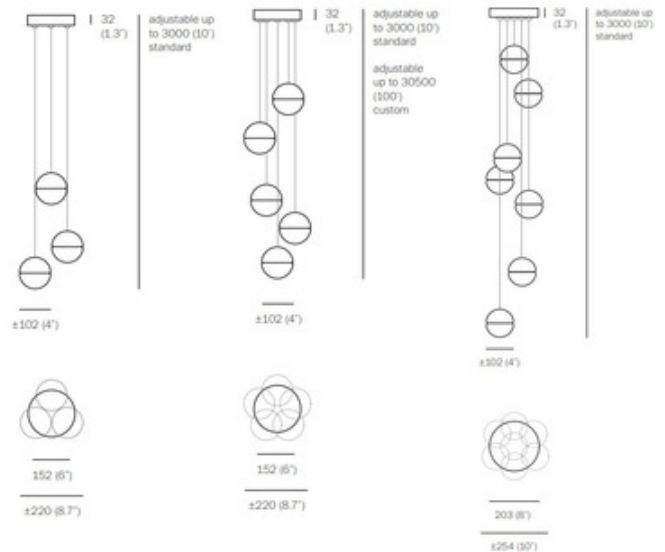

**DESIGNER** Omer Arbel  
**BRAND** Bocci

**DESCRIPTION**

14 is an articulated, cast glass sphere with a frosted cylindrical void that houses a low-voltage lamp. Individual pendants are visually subtle, but gain an atmospheric quality when multiplied and clustered in groups. Available with 1.5W LED or 10W Xenon lamping. Choice of a Brushed Nickel or White powder-coated round canopy with three, five, or seven pendants. Includes 120 inch coaxial cables able to be adjusted on site. Made in North America. UL and CE listed. Bocci recommends mounting power supplies remotely in an easily accessible and hidden location for ease of long-term maintenance as well as providing a robust 5/8 inch plywood backing in the ceiling for secure installation.

*Shown in: Brushed Nickel / Clear*

<b>SHADE COLOR</b>	Clear
<b>BODY FINISH</b>	Brushed Nickel
<b>WATTAGE</b>	4.5W
<b>DIMMER</b>	Not Dimmable
<b>DIMENSIONS</b>	6"W x 4"H
<b>LAMP</b>	3 x JC/G4 (bipin)/1.5W/12V LED

*Technical Information*

<b>LUMINOUS FLUX</b>	390 lumens
<b>LUMENS/WATT</b>	260.00
<b>LAMP COLOR</b>	2500 K
<b>COLOR RENDERING</b>	80 CRI
<b>LAMP LIFE</b>	25000 hours

**ITEM NUMBER** BCC953663

COMPANY	PROJECT	FIXTURE TYPE	APPROVED BY	DATE