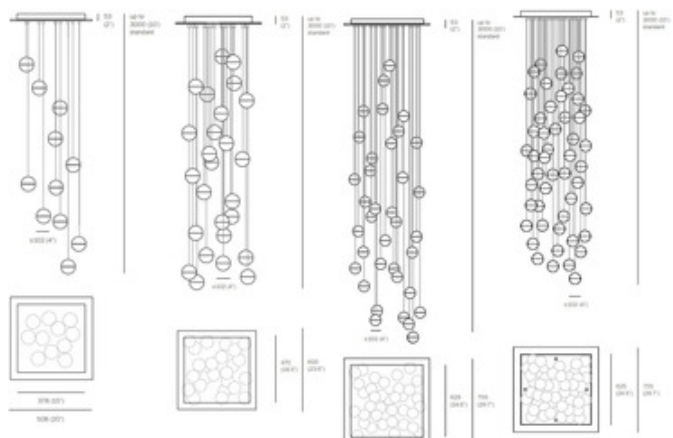

Technical Information

LUMINOUS FLUX 1430 lumens
LUMENS/WATT 953.33
LAMP COLOR 2500K
COLOR RENDERING 80 CRI

SPEC # BCC953683