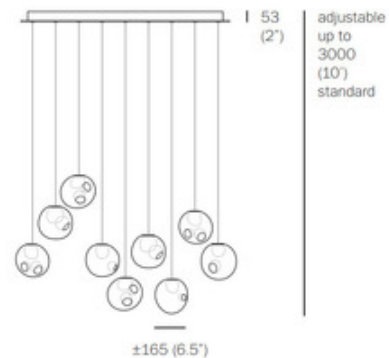

COMPANY	PROJECT	FIXTURE TYPE	APPROVED BY	DATE