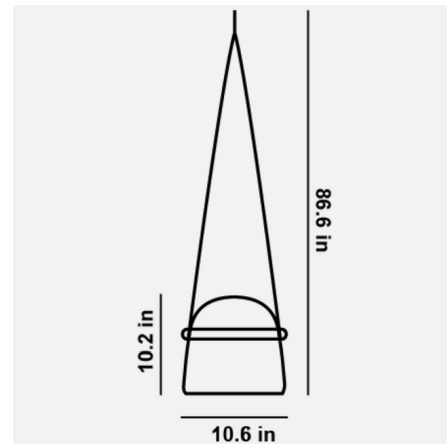

By Brokis

Description

The Mona Pendant is based on the concept of merging forms. The light source boldly traverses the volume of smooth glossy finished, hand-blown glass to reveal the thrilling tension inherent in the design. Note: Overall Height must be specified upon order. Please contact our sales team.

Specifications

COLOR Transparent Black
BODY FINISH Matte Black
WATTAGE 7.7W
DIMMER Not Dimmable
DIMENSIONS 10.6"W x 10.2"H
INTEGRATED LED MODULE 1 x LED/7.7W/120V LED
COUNTRY OF ORIGIN Czech Republic

Technical Information

PRODUCT DIMENSIONS Strap Length: 78.74"
COLOR RENDERING 80 CRI
LAMP COLOR 2700K
LUMENS/WATT 34.55
LUMINOUS FLUX 266 lumens

Shown in matte black / transparent black

CLICK TO VIEW PRODUCT

Notes: