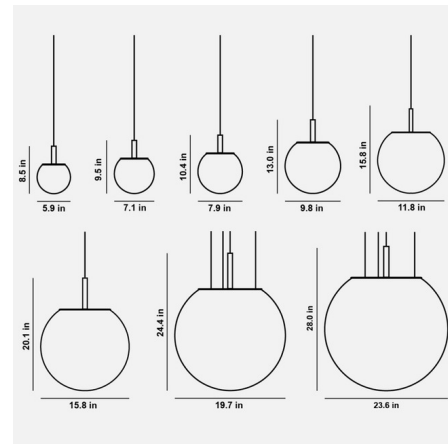

### Specifications

COLOR . . . . . Triplex Opal  
 BODY FINISH . . . . . Matte Black  
 WATTAGE . . . . . 60W  
 DIMMER . . . . . Not Dimmable  
 DIMENSIONS . . . . . 9.8"W x 10.3"H  
 BULB NOT INCLUDED . . . . . 1 x A19/Medium (E26)/60W/120V Incandescent  
 OTHER BULB OPTIONS . . . . . 1 x A19/Medium (E26)/120V LED  
 COUNTRY OF ORIGIN . . . . . Czech Republic

### Technical Information

PRODUCT DIMENSIONS . . . . . Canopy: 4" diameter

Shown in matte black / triplex opal

CLICK TO VIEW PRODUCT

Notes: