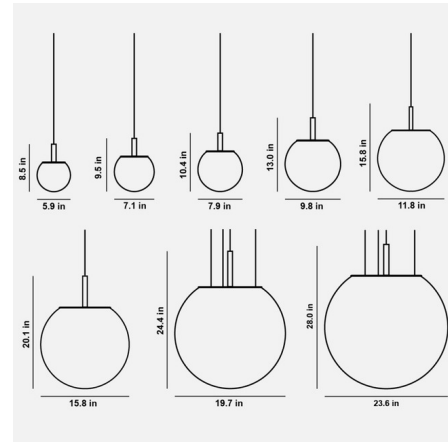

Specifications

COLOR Triplex Opal
 BODY FINISH Matte Black
 WATTAGE 60W
 DIMMER Not Dimmable
 DIMENSIONS 9.8"W x 10.3"H
 BULB NOT INCLUDED 1 x A19/Medium (E26)/60W/120V Incandescent
 OTHER BULB OPTIONS 1 x A19/Medium (E26)/120V LED
 COUNTRY OF ORIGIN Czech Republic

Technical Information

PRODUCT DIMENSIONS Canopy: 4" diameter

Shown in matte black / triplex opal

CLICK TO VIEW PRODUCT

Notes: