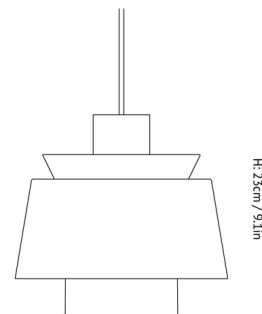

Shown in white / white

H: 23cm / 9.1in

Ø: 22cm / 8.7in

### Specifications

COLOR	White
BODY FINISH	White
WATTAGE	60W
DIMMER	Standard 120V
DIMENSIONS	8.7"W x 9.1"H
BULB NOT INCLUDED	1 x A19/Medium (E26)/60W/120V Incandescent
OTHER BULB OPTIONS	1 x A19/Medium (E26)/120V LED
COUNTRY OF ORIGIN	China