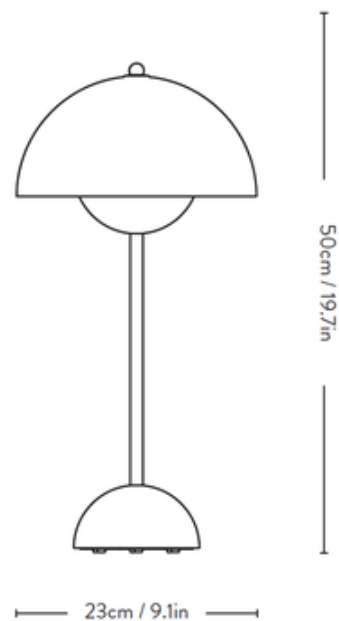

COMPANY	PROJECT	FIXTURE TYPE	APPROVED BY	DATE