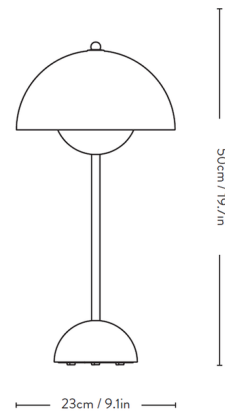

### Description

The Flowerpot VP3 Table Lamp celebrates vintage style while expressing modern simplicity. Hemispheres crafted out of spun metal are arranged facing each other to form the shade, and the rounded profile is echoed at the base. With its wide selection of finishes, the Flowerpot can blend seamlessly into your space or add a bright dash of accent color. Use a pair as bedside table lamps, or place one in a conversation area to create a chic, inviting atmosphere.

### Specifications

COLOR	Matte Black
BODY FINISH	Matte Black
WATTAGE	7W
DIMMER	N/A
DIMENSIONS	9.1"W x 19.7"H
BULB NOT INCLUDED	1 x A19/Medium (E26)/7W/120V LED
COUNTRY OF ORIGIN	China

CLICK TO VIEW PRODUCT