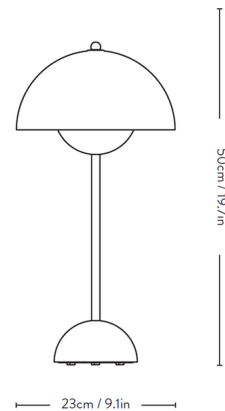

By &Tradition

Description

The Flowerpot VP3 Table Lamp celebrates vintage style while expressing modern simplicity. Hemispheres crafted out of spun metal are arranged facing each other to form the shade, and the rounded profile is echoed at the base. With its wide selection of finishes, the Flowerpot can blend seamlessly into your space or add a bright dash of accent color. Use a pair as bedside table lamps, or place one in a conversation area to create a chic, inviting atmosphere.

Shown in matte black / matte black

Specifications

COLOR Matte Black
BODY FINISH Matte Black
WATTAGE 7W
DIMMER N/A
DIMENSIONS 9.1"W x 19.7"H
BULB NOT INCLUDED 1 x A19/Medium (E26)/7W/120V LED
COUNTRY OF ORIGIN China