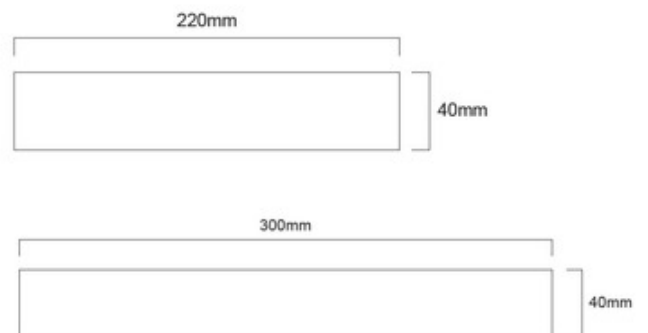

COMPANY	PROJECT	FIXTURE TYPE	APPROVED BY	DATE