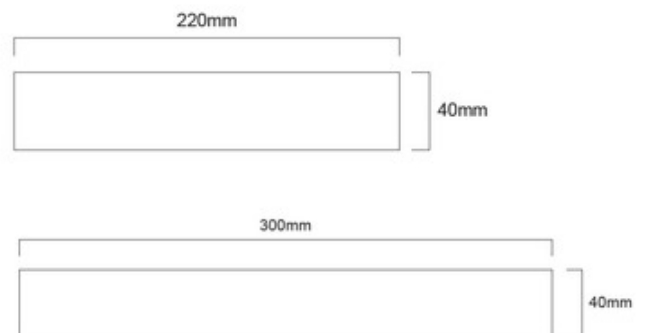

COMPANY	PROJECT	FIXTURE TYPE	APPROVED BY	DATE