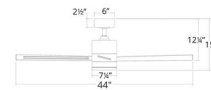

CLICK TO VIEW PRODUCT

Notes: