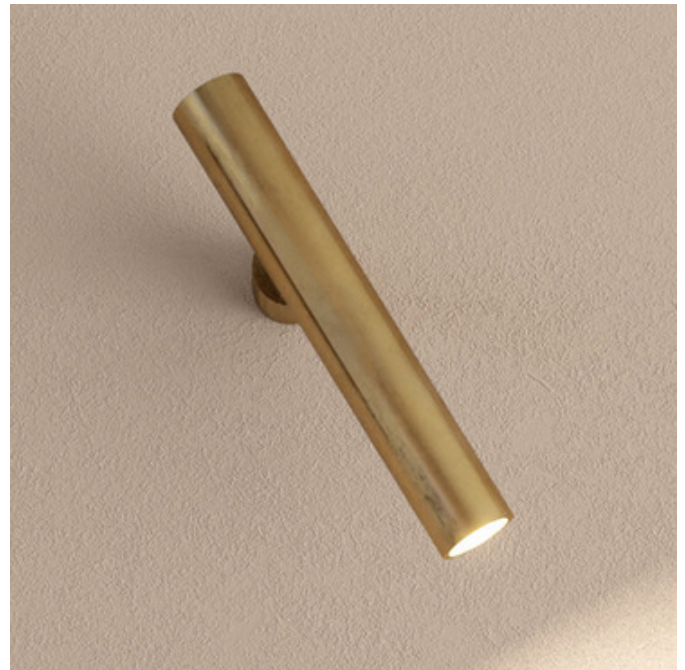

**BRAND**

Axolight

**DESCRIPTION**

The Ego Wall/Ceiling Light is the epitome of elegance and functionality. The Natural Brass cylinder can rotate from 90 degrees to 180 degrees, directing light where you need it. Note: Includes dimmable 10W 250mA 9-40 VDC driver that will fit inside junction box (TRIAC and ELV dimming). Included 4.75 inch backplate/canopy for use in the USA in White finish; not pictured.

Shown in: Natural Brass

<b>SHADE COLOR</b>	N/A
<b>BODY FINISH</b>	Natural Brass
<b>WATTAGE</b>	8.8W
<b>DIMMER</b>	Low Voltage Electronic
<b>DIMENSIONS</b>	1"W x 9"H x 1"D
<b>INTEGRATED LED MODULE</b>	
<b>LAMP</b>	1 x LED/8.8W/120V LED