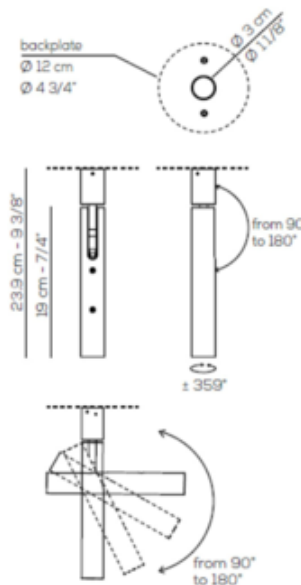

**BRAND**

Axolight

**DESCRIPTION**

The Ego Wall/Ceiling Light is the epitome of elegance and functionality. The Natural Brass cylinder can rotate from 90 degrees to 180 degrees, directing light where you need it. Note: Includes dimmable 10W 250mA 9-40 VDC driver that will fit inside junction box (TRIAC and ELV dimming). Included 4.75 inch backplate/canopy for use in the USA in White finish; not pictured.

Shown in: Natural Brass

<b>SHADE COLOR</b>	N/A
<b>BODY FINISH</b>	Natural Brass
<b>WATTAGE</b>	8.8W
<b>DIMMER</b>	Low Voltage Electronic
<b>DIMENSIONS</b>	1"W x 9"H x 1"D
<b>INTEGRATED LED MODULE</b>	
<b>LAMP</b>	1 x LED/8.8W/120V LED

*Technical Information*

<b>LUMINOUS FLUX</b>	1220 lumens
<b>LUMENS/WATT</b>	138.64
<b>LAMP COLOR</b>	3000K
<b>COLOR RENDERING</b>	80 CRI

**SPEC #** AXO954336

Includes 10W 250mA 9-40 VDC Driver, TRIAC and ELV dimming