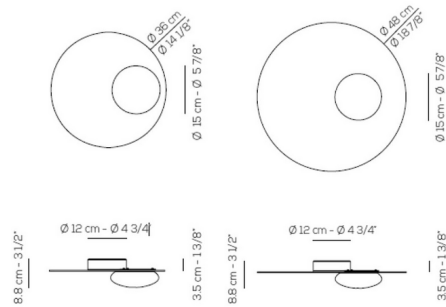

Shown in intense black / opal white

Specifications

| | |
|-----------------------|-----------------------------|
| COLOR | Opal White |
| BODY FINISH | Intense Black |
| WATTAGE | 18W |
| DIMMER | 0-10V |
| DIMENSIONS | 14.125"W x 3.5"H x 14.125"D |
| INTEGRATED LED MODULE | 1 x LED/18W/120-277V LED |
| COUNTRY OF ORIGIN | Italy |

Technical Information

| | |
|--------------------|------------------------|
| PRODUCT DIMENSIONS | Canopy: 4.75" diameter |
| COLOR RENDERING | 90 CRI |
| LAMP COLOR | 3000K |
| LUMENS/WATT | 125.28 |
| LUMINOUS FLUX | 2255 lumens |