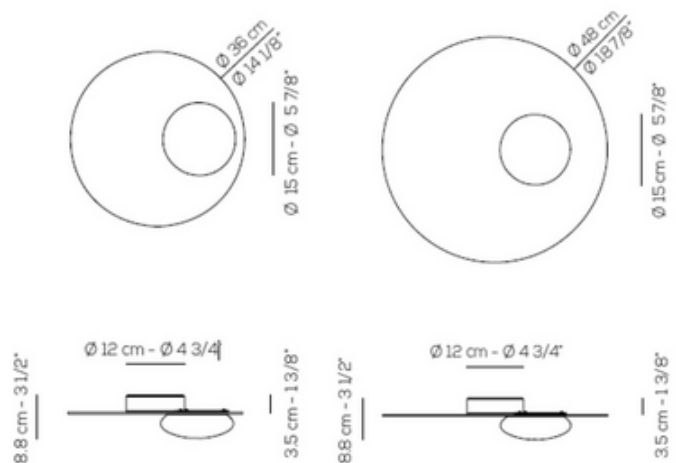

DESIGNER Serge & Robert Cornelissen
BRAND Axolight

DESCRIPTION

The Kwic Wall/Ceiling Light, designed by Serge and Robert Cornelissen, brings geometry and refinement to your space with its clean simple design. The off-center opal white glass diffuser softly disperses light from the integrated LED module. ADA compliant when used as a wall sconce. Includes driver with 0-10V dimming.

Shown in: Intense Black / Opal White

SHADE COLOR	Opal White
BODY FINISH	Intense Black
WATTAGE	18W
DIMMER	0-10V
DIMENSIONS	14.125"W x 3.5"H x 14.125"D
INTEGRATED LED MODULE	
LAMP	1 x LED/18W/120-277V LED

Technical Information

LUMINOUS FLUX	2255 lumens
LUMENS/WATT	125.28
LAMP COLOR	3000K
COLOR RENDERING	90 CRI

SPEC # AX0954337

COMPANY	PROJECT	FIXTURE TYPE	APPROVED BY	DATE