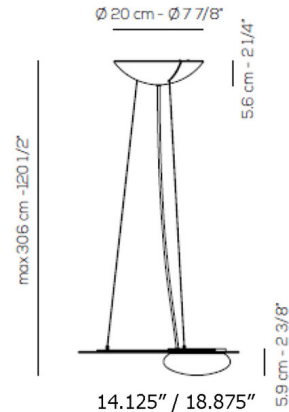

Description

The Kwic Pendant brings geometry and refinement to your space with its clean simple design. The off center White glass globe reflects light from the round shade. Includes driver with 0-10V dimming.

Specifications

COLOR	Opal White
BODY FINISH	Transparent Bronze
WATTAGE	18W
DIMMER	0-10V
DIMENSIONS	14.125"W x 2.375"H
INTEGRATED LED MODULE	1 x LED/18W/120-277V LED
COUNTRY OF ORIGIN	Italy

Technical Information

PRODUCT DIMENSIONS	Max Overall Height: 120.5"
COLOR RENDERING	90 CRI
LAMP COLOR	3000K
LUMENS/WATT	125.28
LUMINOUS FLUX	2255 lumens

Shown in transparent bronze / opal white

CLICK TO VIEW PRODUCT

Notes: