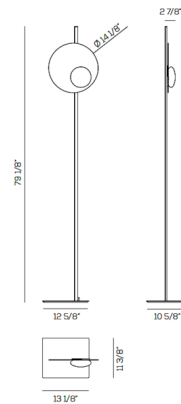

Description

The Kwic Floor Lamp brings geometry and refinement to your space with its clean simple design. The slim stem and square base are available in Intense Black, while the off center White glass globe reflects light from the round shade. On/Off foot switch on cord.

Specifications

COLOR Intense Black
BODY FINISH Intense Black
WATTAGE 18W
DIMMER N/A
DIMENSIONS 14.13"W x 79.13"H x 10.63"D
INTEGRATED LED MODULE 1 x LED/18W/120V LED
COUNTRY OF ORIGIN Italy

Technical Information

PRODUCT DIMENSIONS Cord: 120"
COLOR RENDERING 90 CRI
LAMP COLOR 3000K
LUMENS/WATT 125.28
LUMINOUS FLUX 2255 lumens

Shown in intense black / intense black

CLICK TO VIEW PRODUCT

Notes: