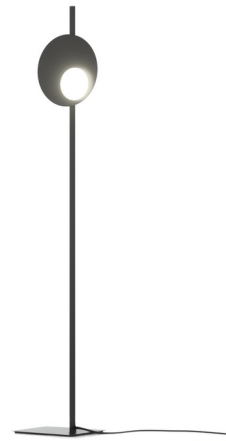

Lightology

lightology.com
866-954-4489
04-22-26

Project: _____

Company: _____

Location: _____ Fixture Type: _____

SPEC #: **AX0954345**

Approved On: _____ Approved By: _____

Kwic Floor Lamp By Axolight

Description

The Kwic Floor Lamp brings geometry and refinement to your space with its clean simple design. The slim stem and square base are available in Intense Black, while the off center White glass globe reflects light from the round shade. On/Off foot switch on cord.

Specifications

COLOR Intense Black
BODY FINISH Intense Black
WATTAGE 18W
DIMMER N/A
DIMENSIONS 14.13"W x 79.13"H x 10.63"D
INTEGRATED LED MODULE 1 x LED/18W/120V LED
COUNTRY OF ORIGIN Italy

Technical Information

PRODUCT DIMENSIONS Cord: 120"
COLOR RENDERING 90 CRI
LAMP COLOR 3000K
LUMENS/WATT 125.28
LUMINOUS FLUX 2255 lumens

Shown in intense black / intense black

CLICK TO VIEW PRODUCT

Notes: