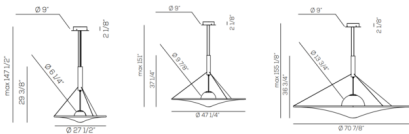

CLICK TO VIEW PRODUCT

Notes: