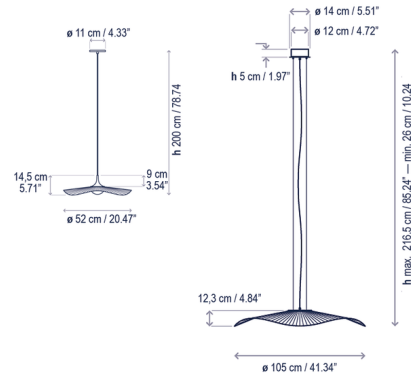

CLICK TO VIEW PRODUCT

Notes: