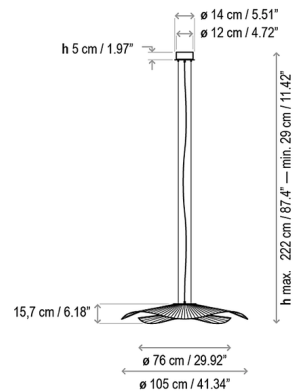

### Specifications

COLOR . . . . . White Translucent Ribbon  
BODY FINISH . . . . . White  
WATTAGE . . . . . 17.1W  
DIMMER . . . . . 0-10V  
DIMENSIONS . . . . . 41.34"W x 6.18"H  
INTEGRATED LED MODULE . . . . . 1 x LED/17.1W/120V LED  
COUNTRY OF ORIGIN . . . . . Spain