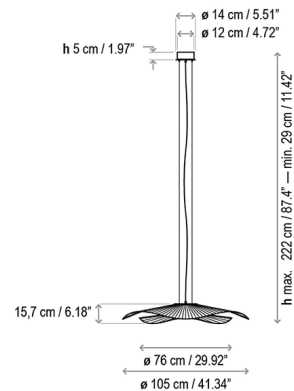

Shown in white / white translucent ribbon

Specifications

COLOR	White Translucent Ribbon
BODY FINISH	White
WATTAGE	17.1W
DIMMER	0-10V
DIMENSIONS	41.34"W x 6.18"H
INTEGRATED LED MODULE	1 x LED/17.1W/120V LED
COUNTRY OF ORIGIN	Spain

Technical Information

COLOR RENDERING	90 CRI
LAMP COLOR	2700K
LUMENS/WATT	120.70
LUMINOUS FLUX	2064 lumens

CLICK TO VIEW PRODUCT

Notes: