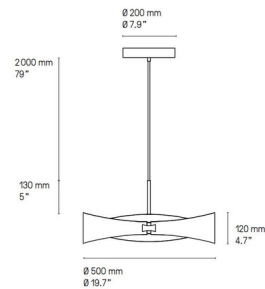

### Specifications

COLOR . . . . . White  
BODY FINISH . . . . . Satin Graphite / Satin Brass  
WATTAGE . . . . . 37W  
DIMMER . . . . . Not Dimmable  
DIMENSIONS . . . . . 19.7"W x 9.7"H  
INTEGRATED LED MODULE . . . . . 2 x LED/18.5W/120V LED  
COUNTRY OF ORIGIN . . . . . France

### Technical Information

PRODUCT DIMENSIONS . . . . . Cable Length: 79"  
LAMP COLOR . . . . . 2700K  
LUMENS/WATT . . . . . 205.41  
LUMINOUS FLUX . . . . . 3800 lumens

Shown in satin graphite / satin brass / white