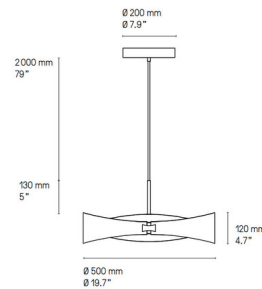

Specifications

COLOR White
BODY FINISH Satin Graphite / Satin Brass
WATTAGE 37W
DIMMER Not Dimmable
DIMENSIONS 19.7"W x 9.7"H
INTEGRATED LED MODULE 2 x LED/18.5W/120V LED
COUNTRY OF ORIGIN France

Technical Information

PRODUCT DIMENSIONS Cable Length: 79"
LAMP COLOR 2700K
LUMENS/WATT 205.41
LUMINOUS FLUX 3800 lumens

Notes:

Shown in satin graphite / satin brass / white

CLICK TO VIEW PRODUCT