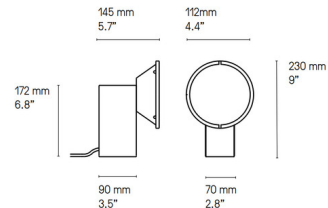

### Description

The Wonder Table Lamp was inspired by childhood flashlights giving it a nostalgic feel and comes with a variety of finishes and colors allowing it to fit in with a range of home decor schemes. Available with a Satin Brass, Satin Graphite, Satin Nickel, Satin Copper, Polished Brass, Polished Nickel, Polished Graphite, or Polished Copper finish complemented by a Dark Blue, Light Blue, Guava, Dark Red, Mango, Vintage Green, Satin Brass, Satin Graphite, Satin Nickel, or Satin Copper colored body. All options feature a textured white PMMA diffuser and a black textile cord. Cord length is 79 inches.

### Specifications

COLOR . . . . . Light Blue  
BODY FINISH . . . . . Satin Nickel  
WATTAGE . . . . . 9W  
DIMMER . . . . . N/A  
DIMENSIONS . . . . . 4.4"W x 9"H x 5.7"D  
INTEGRATED LED MODULE . . . . . 1 x LED/9W/120V LED  
COUNTRY OF ORIGIN . . . . . France