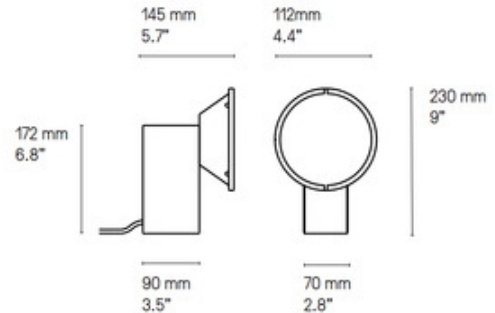

BRAND

CVL Luminaires

DESCRIPTION

The Wonder Table Lamp was inspired by childhood flashlights giving it a nostalgic feel and comes with a variety of finishes and colors allowing it to fit in with a range of home decor schemes. Available with a Satin Brass, Satin Graphite, Satin Nickel, Satin Copper, Polished Brass, Polished Nickel, Polished Graphite, or Polished Copper finish complemented by a Dark Blue, Light Blue, Guava, Dark Red, Mango, Vintage Green, Satin Brass, Satin Graphite, Satin Nickel, or Satin Copper colored body. All options feature a textured white PMMA diffuser and a black textile cord. Cord length is 79 inches.

Shown in: Polished Brass / Dark Blue

SHADE COLOR	Dark Blue
BODY FINISH	Polished Brass
WATTAGE	9W
DIMMER	N/A
DIMENSIONS	4.4"W x 9"H x 5.7"D
INTEGRATED LED MODULE	
LAMP	1 x LED/9W/120V LED

Technical Information

LUMINOUS FLUX	1100 lumens
LUMENS/WATT	122.22
LAMP COLOR	2700K
PRODUCT DIMENSIONS	Cord Length: 79"

SPEC # CVL954540

COMPANY	PROJECT	FIXTURE TYPE	APPROVED BY	DATE