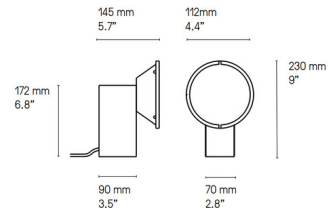

### Specifications

COLOR . . . . . Dark Blue  
BODY FINISH . . . . . Polished Brass  
WATTAGE . . . . . 9W  
DIMMER . . . . . N/A  
DIMENSIONS . . . . . 4.4"W x 9"H x 5.7"D  
INTEGRATED LED MODULE . . . . . 1x LED/9W/120V LED  
COUNTRY OF ORIGIN . . . . . France

### Technical Information

PRODUCT DIMENSIONS . . . . . Cord Length: 79"  
LAMP COLOR . . . . . 2700K  
LUMENS/WATT . . . . . 122.22  
LUMINOUS FLUX . . . . . 1100 lumens

Shown in polished brass / dark blue