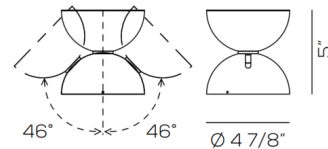

CLICK TO VIEW PRODUCT

Notes: