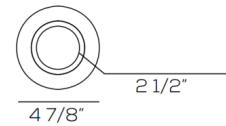

CLICK TO VIEW PRODUCT

Notes: