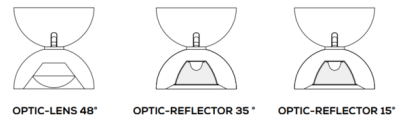

### Description

The DoDot Wall / Ceiling Light is a perfect harmony of form and function. An iconic piece consisting of two half hemispheres that can be oriented plus/minus 46 degrees to direct light where you need it. Available in a variety of finish options with a 15, 35, or 48 degree beam angle and 2700K or 3000K color temperature options. Includes driver with 0-10V dimming.

### Specifications

COLOR	N/A
BODY FINISH	Black
WATTAGE	17.5W
DIMMER	0-10V
DIMENSIONS	4.88"W x 5"H
INTEGRATED LED MODULE	1 x LED/17.5W/120-277V LED
COUNTRY OF ORIGIN	Italy

### Technical Information

BEAM ANGLE	15°
COLOR RENDERING	90 CRI
LAMP COLOR	2700K
LUMENS/WATT	120.00
LUMINOUS FLUX	2100 lumens

Shown in black

CLICK TO VIEW PRODUCT

Notes: