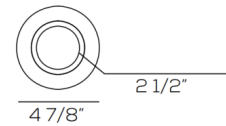

### Description

The DoDot Wall / Ceiling Light is a perfect harmony of form and function. An iconic piece consisting of two half hemispheres that can be oriented plus/minus 46 degrees to direct light where you need it. Available in a variety of finish options with a 15, 35, or 48 degree beam angle and 2700K or 3000K color temperature options. Includes driver with 0-10V dimming.

### Specifications

COLOR	N/A
BODY FINISH	Black
WATTAGE	17.5W
DIMMER	0-10V
DIMENSIONS	4.88"W x 5"H
INTEGRATED LED MODULE	1 x LED/17.5W/120-277V LED
COUNTRY OF ORIGIN	Italy

### Technical Information

BEAM ANGLE	15°
COLOR RENDERING	90 CRI
LAMP COLOR	2700K
LUMENS/WATT	120.00
LUMINOUS FLUX	2100 lumens

Shown in black

CLICK TO VIEW PRODUCT

Notes: