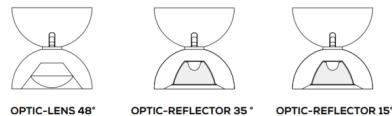

CLICK TO VIEW PRODUCT

Notes: