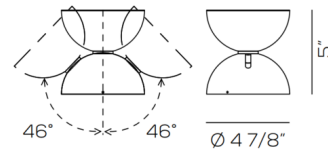

CLICK TO VIEW PRODUCT

Notes: