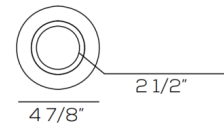

CLICK TO VIEW PRODUCT

Notes: