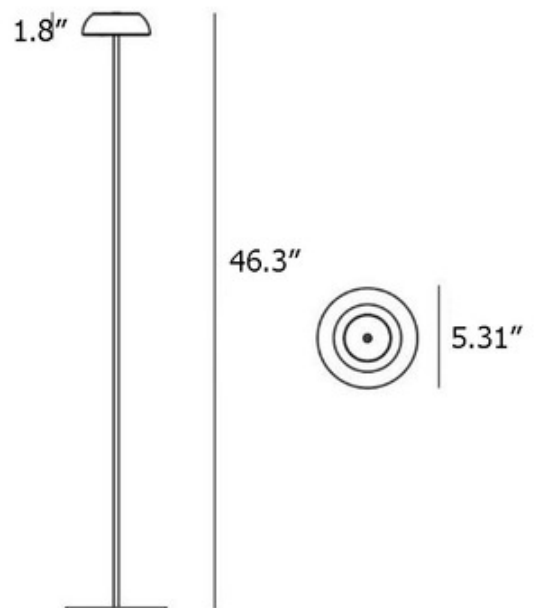

BRAND

AxoLight

DESCRIPTION

The Float Indoor/Outdoor Floor Lamp designed by Mario Alessiani, is both versatile and functional. From the living room to the garden, this piece brings happiness and flexibility to your lighting needs. It is equipped with a soft touch system for switching on and adjusting the luminous flux. Uses a Li-Ion battery that can be used for about 9 hours, is rechargeable via a USB cable, and replaceable at the end of the cycle. Wet location rated. ETL listed.

Shown in: White

SHADE COLOR	N/A
BODY FINISH	White
WATTAGE	3.5W
DIMMER	Included
DIMENSIONS	5.31"W x 46.3"H
LED MODULE INCLUDED	
LAMP	1 x LED/3.5W/120V LED

Technical Information

LUMINOUS FLUX	200 lumens
LUMENS/WATT	57.14
LAMP COLOR	2700 K
COLOR RENDERING	90 CRI

ITEM NUMBER AXO954610

COMPANY	PROJECT	FIXTURE TYPE	APPROVED BY	DATE