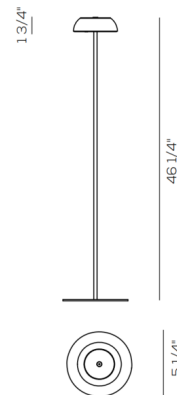

Specifications

COLOR	N/A
BODY FINISH	Black
WATTAGE	3.5W
DIMMER	Included
DIMENSIONS	5.25"W x 46.25"H
INTEGRATED LED MODULE	1 x LED/3.5W/120V LED
COUNTRY OF ORIGIN	Italy

Technical Information

COLOR RENDERING	80 CRI
LAMP COLOR	2700K
LUMENS/WATT	57.14
LUMINOUS FLUX	200 lumens

Shown in black

CLICK TO VIEW PRODUCT

Notes: